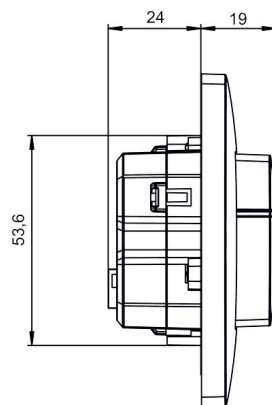

theMura S180 KNX UP WH

Item no.: 2069650

Detection range for planning applications at a temperature of 21 °C

Scale drawings

Subject to technical changes and misprints

additional information at: www.theben.de/product/2069650