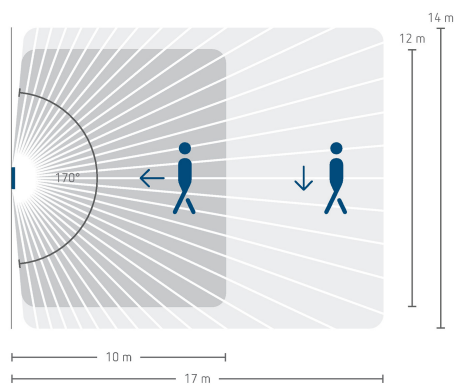

theMura S180 KNX UP WH

Item no.: 2069650

Detection range for planning applications at a temperature of 21 °C