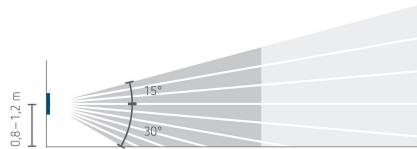

Detection range for planning applications at a temperature of 21 °C