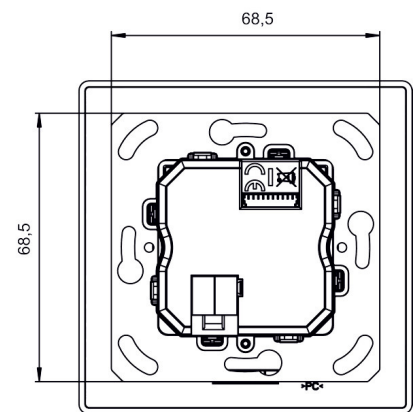

theMura S180 KNX UP WH

Item no.: 2069650

Detection range for planning applications at a temperature of 21 °C

Scale drawings

Subject to technical changes and misprints

additional information at: www.theben.de/product/2069650