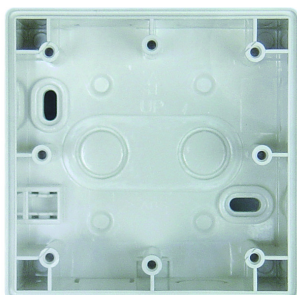

Adapter frame 45A JAS WH

Accessories

Surface frame LUXA 103-200

Item no.: 9070504

Adapter frame 45A BJBSI WH