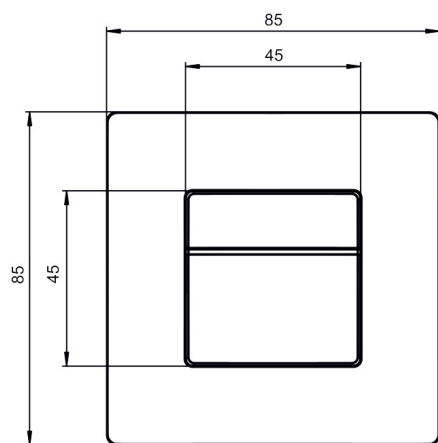

theMura S180 KNX UP WH

Item no.: 2069650

Detection range for planning applications at a temperature of 21 °C

Scale drawings

Subject to technical changes and misprints

additional information at: www.theben.de/product/2069650