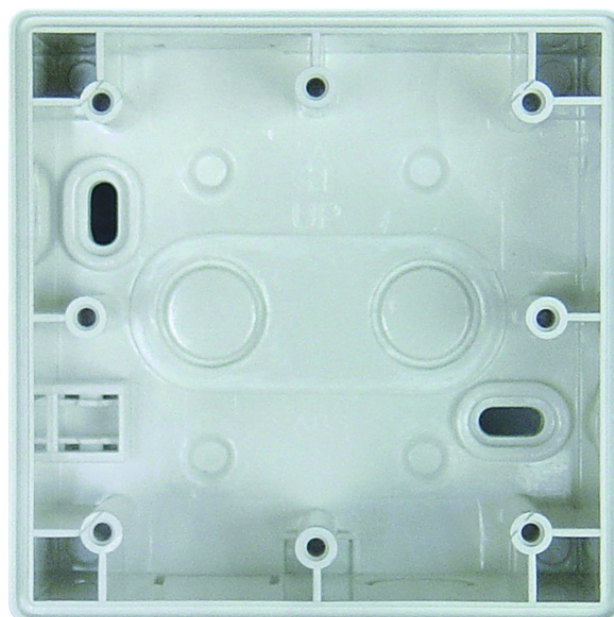

# Surface frame LUXA 103-200

Item no.: 9070504

**theben**

## Accessories

Mounting material detectors / spotlights

## Description

---

- Frame for surface mounting of presence/motion detectors
- Suitable for theMura and LUXA 103-200

Subject to technical changes and misprints

additional information at: [www.theben.de/product/9070504](http://www.theben.de/product/9070504)