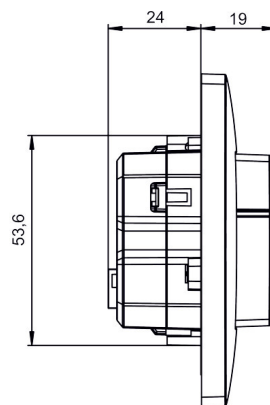

LUXORliving BI180 WH

Item no.: 4800350

Detection range for planning applications at a temperature of 21 °C

Scale drawings

Subject to technical changes and misprints

additional information at: www.theben.de/product/4800350