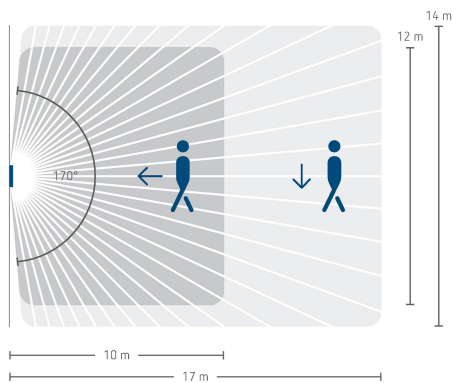

LUXORliving BI180 WH

Item no.: 4800350

Detection range for planning applications at a temperature of 21 °C