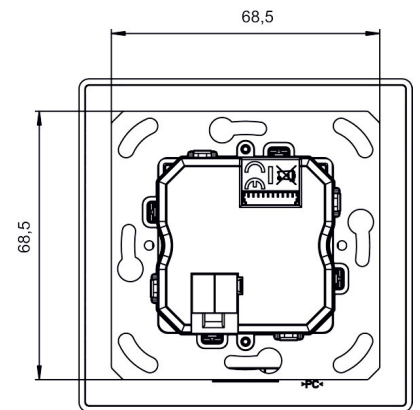

Technical data

LUXORliving BI180 WH	
Installation height	0.8 - 1.2 m
Type of connection	KNX bus terminal
Lamp types	Incandescent/halogen lamps, fluorescent lamps, Energy saving lamps, LEDs
Light measurement	Mixed light measurement

LUXORliving BI180 WH

Item no.: 4800350

Detection range for planning applications at a temperature of 21 °C

Scale drawings

Subject to technical changes and misprints

additional information at: www.theben.de/product/4800350