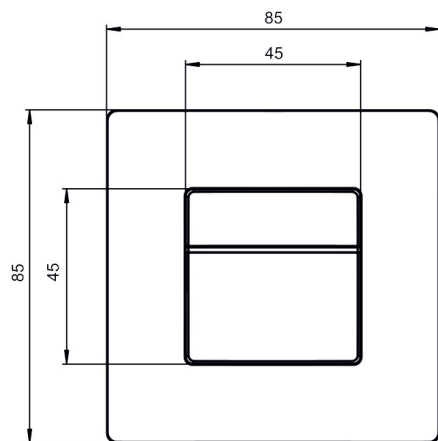

LUXORliving BI180 WH

Item no.: 4800350

Detection range for planning applications at a temperature of 21 °C

Scale drawings

Subject to technical changes and misprints

additional information at: www.theben.de/product/4800350