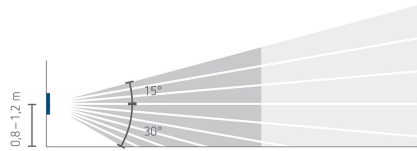

Detection range for planning applications at a temperature of 21 °C