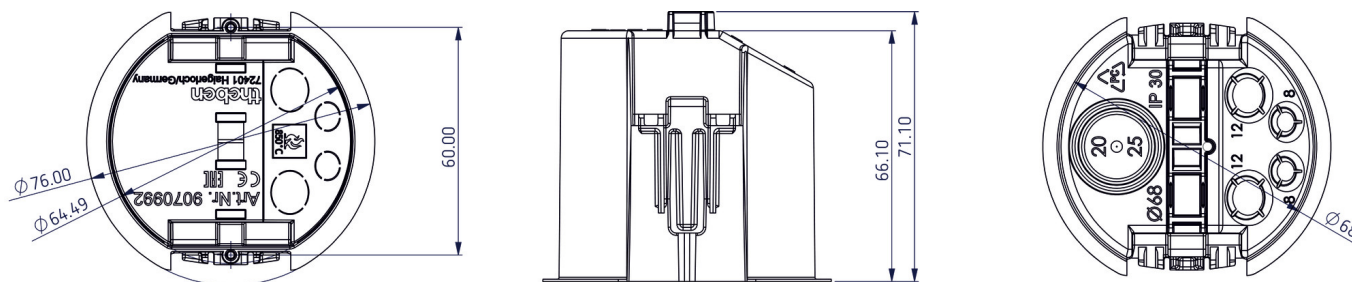

Ceiling installation box 68A

Item no.: 9070992

theben

Accessories

Presence detectors

Description

- Ceiling installation unit for thePrema, thePassa, theRonda, theMova P, PresenceLight 360, compact office, compact passage and compact passimo
- Ensures strain relief and contact protection at the same time
- The installation diameter is 67.5 mm (drill diameter 68 mm)

Scale drawings

Subject to technical changes and misprints

additional information at: www.theben.de/product/9070992

The load data are determined with exemplary selected illuminants and are therefore typical data due to the large number of available products.