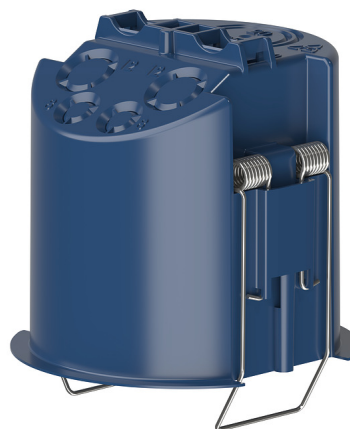

Ceiling installation box 68A

Item no.: 9070992

theben

Accessories

Presence detectors

Description

- Ceiling installation unit for thePrema, thePassa, theRonda, theMova P, PresenceLight 360, compact office, compact passage and compact passimo
- Ensures strain relief and contact protection at the same time
- The installation diameter is 67.5 mm (drill diameter 68 mm)

Scale drawings

Subject to technical changes and misprints

additional information at: www.theben.de/product/9070992

The load data are determined with exemplary selected illuminants and are therefore typical data due to the large number of available products.