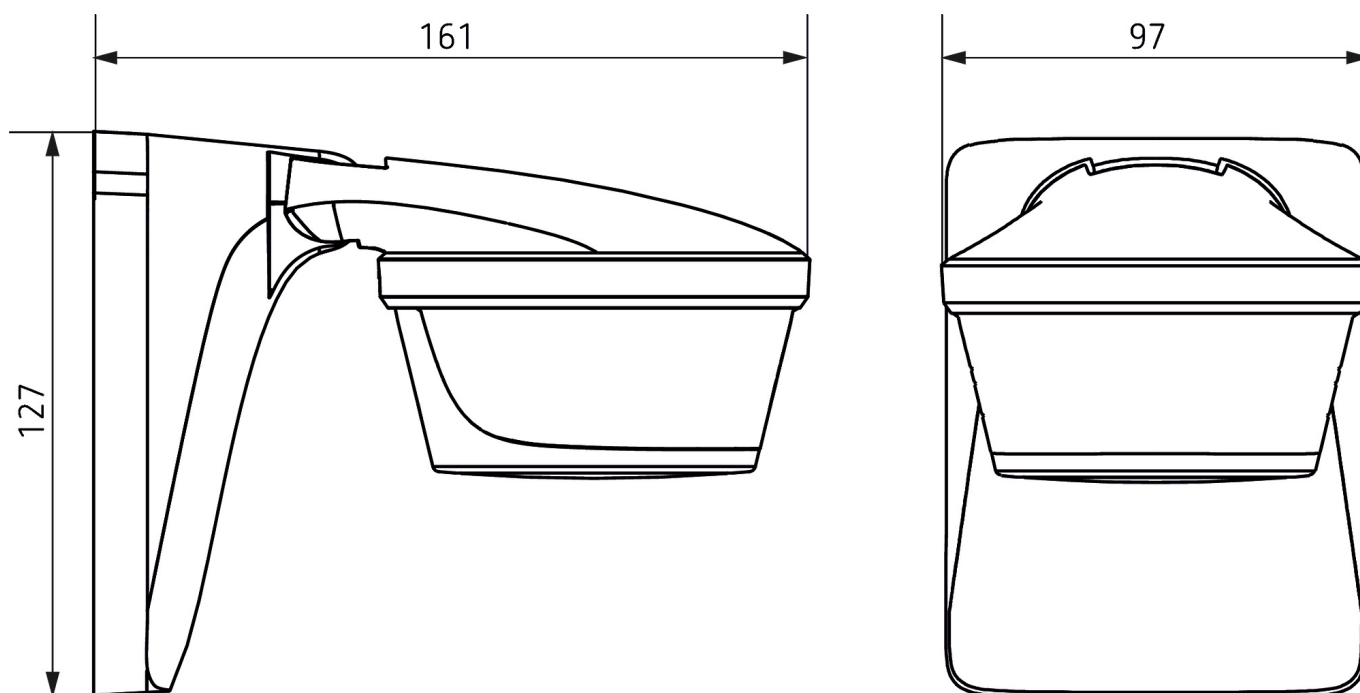

Item no.: 1019611

Detection range for planning applications

Scale drawings

Accessories

theSenda P
Item no.: 9070910

theSenda S
Item no.: 9070911

Corner angle theLuxa P BK
Item no.: 9070905

Spacer theLuxa P BK
Item no.: 9070909